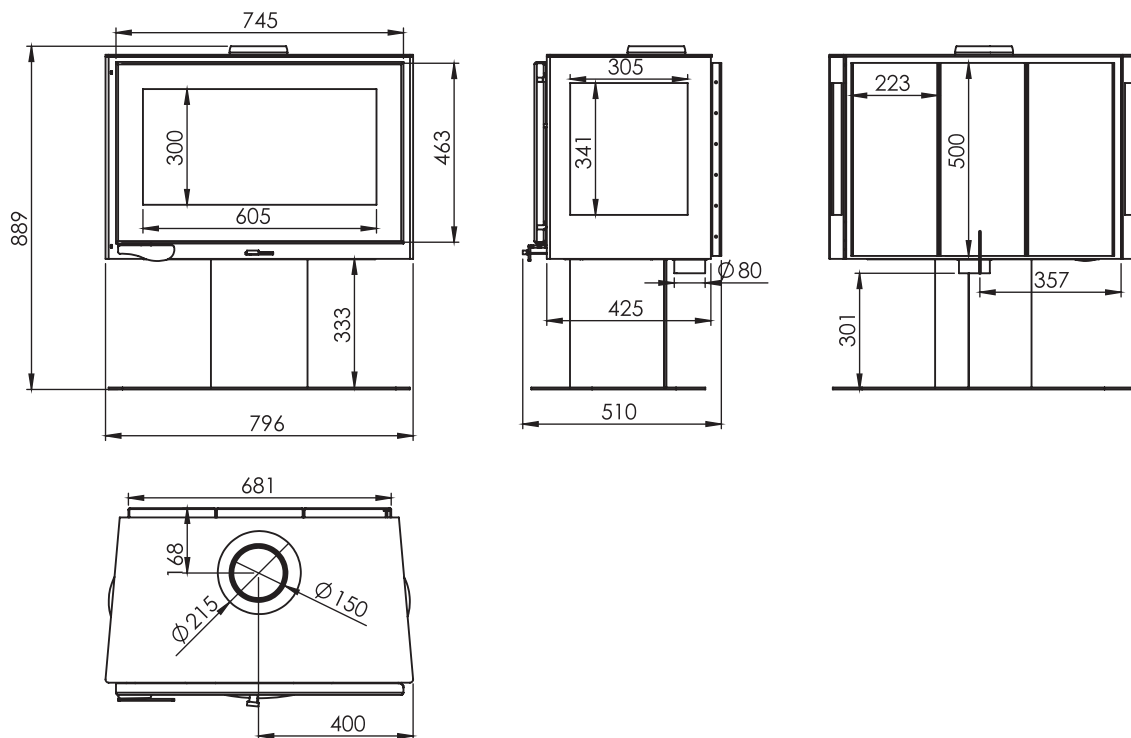

*Unit of measure and model dimensions may vary. E&OE.